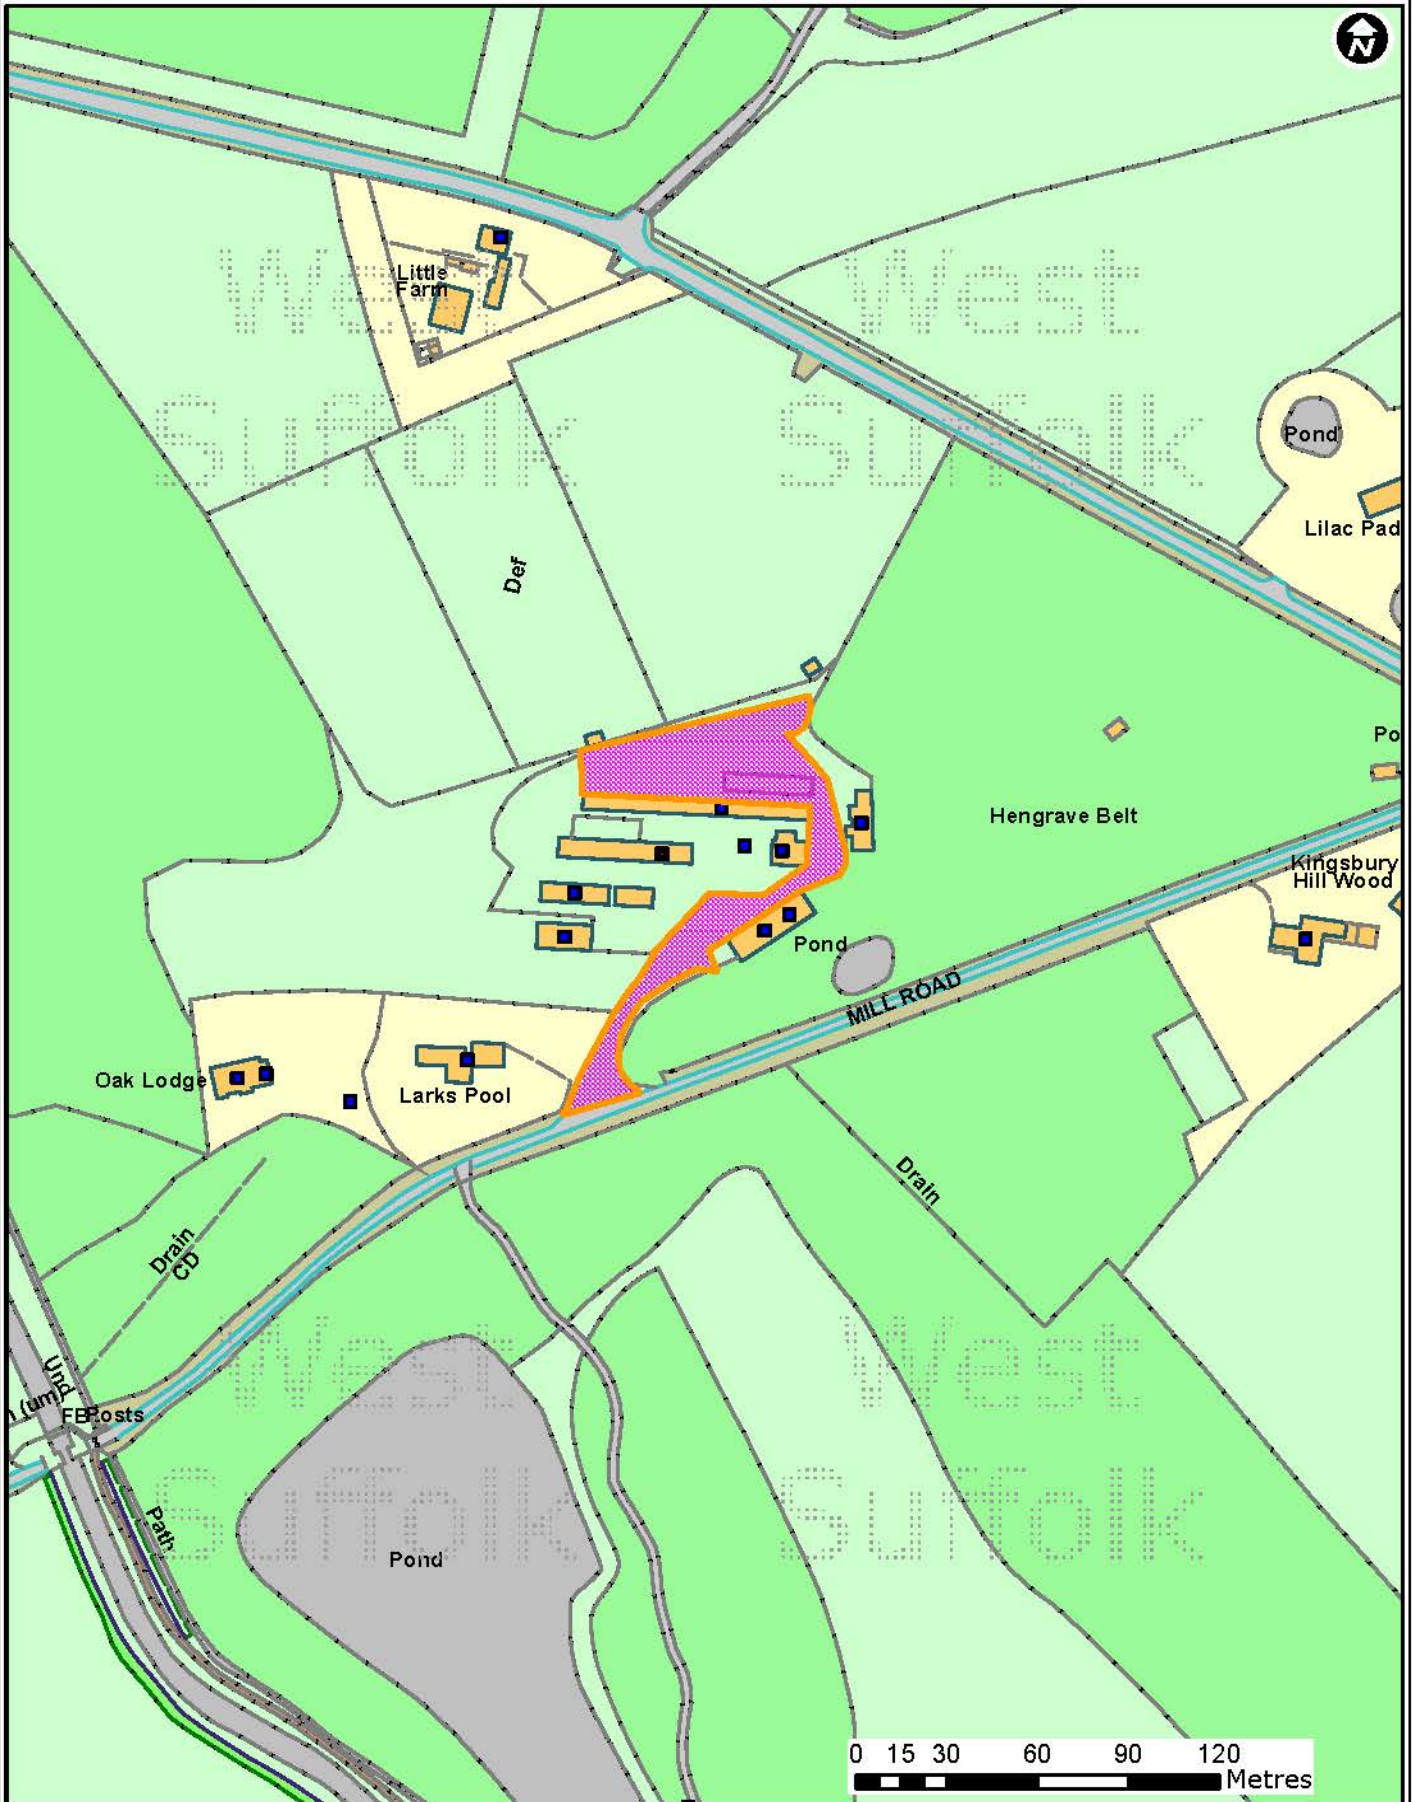

DC/15/1759/FUL

Larkspool Farm, Mill Road, Fornham St. Genevieve

Forest Heath • St Edmundsbury

West Suffolk
working together

© Crown Copyright and database rights 2015 Ordnance Survey 100019675/100023282. You are not permitted to copy, sub-license, distribute or sell any of this data to third parties in any form. Use of this data is subject to terms and conditions. See www.westsuffolk.gov.uk/disclaimer.cfm.

Scale: 1:2,500
Date: 11/02/2016